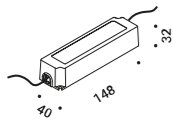

HAZARD

Davide Groppi / 2023

Wall / Direct / Outdoor

Material Metal - Thermoplastic resin
Finish .00 Standard

Note Outdoor wall luminaire. Adjustable in all directions. One red and one black cable (1,5 m). *Apparecchio illuminante da esterno da parete. Orientabile in tutte le direzioni. Un cavo rosso e un cavo nero (1,5 m).*

HAZARD

0,6W - E27
36V DC
2200K - 50lm
CRI 80
Driver not included
Bulb included
CE  IP65

Standard - 2200K

| 1A4210000.22.20 |

Compulsory accessories / Accessori obbligatori

Drivers / Alimentatori

Driver / Alimentatore

110-240V	36V/36W/IP67/ON/OFF	1Z1120590	Not included
----------	---------------------	-----------	--------------

The sizes are expressed in millimeters.