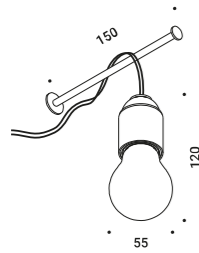

HAZARD

Davide Groppi / 2023

Wall / Direct / Outdoor

Material Metal - Thermoplastic resin
Finish .00 Standard

Note Outdoor wall luminaire. Adjustable in all directions. One red and one black cable (1,5 m). *Apparecchio illuminante da esterno da parete. Orientabile in tutte le direzioni. Un cavo rosso e un cavo nero (1,5 m).*

110-240V	36V/36W/IP67/ON/OFF	1Z1120590	Not included
----------	---------------------	-----------	--------------

The sizes are expressed in millimeters.